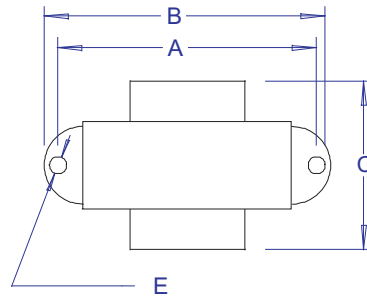

(Model 15964, only)

INDUSTRIAL CONTROL TRANSFORMERS:

24 VA - 96 VA
Models

144 VA - 192 VA
Models

- ✓ UL / C-UL Listed. UL File: E19598.
- ✓ UL Recognized Class 130 (B) Insulation System.
- ✓ Layer wound construction for long life.
- ✓ Optional Faraday Safety Shield for Isolation / Noise Reduction.
- ✓ Can be used in Buck-Boost Configuration for Line Voltage Correction.
- ✓ Available with Flying Leads or Quick Connect Tabs.