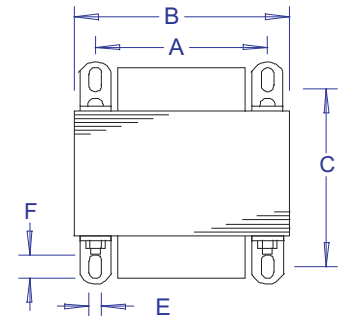

(Model 15964, only)

INDUSTRIAL CONTROL TRANSFORMERS:

24 VA - 96 VA
Models

144 VA - 192 VA
Models

- ✓ UL / C-UL Listed. UL File: E19598.
- ✓ UL Recognized Class 130 (B) Insulation System.
- ✓ Layer wound construction for long life.
- ✓ Optional Faraday Safety Shield for Isolation / Noise Reduction.
- ✓ Can be used in Buck-Boost Configuration for Line Voltage Correction.
- ✓ Available with Flying Leads or Quick Connect Tabs.